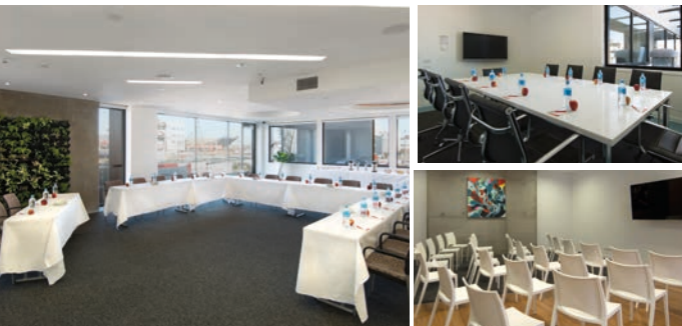

Looking for a great value meeting offer?

Give me a break.

Book your next conference at **BreakFree on Cashel** and receive a complimentary package upgrade from standard to a **Premium Day Delegate Package**

Package inclusions

Room hire and set up, audio visual equipment including ceiling mounted data projector, flipchart, whiteboard and unlimited WiFi for multiple users. **Plus all day catering**

Accommodation

A range of urban accommodation options are available in the **263-room** BreakFree on Cashel including Queen, King, Twin and Premium styles

Facilities

Located in the centre of Christchurch, this highly desirable conference venue features 4 contemporary spaces with seating for **up to 60 delegates**.