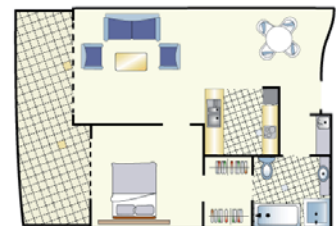

Floor Plans

Floor plans are indicative only and may vary per apartment.

Floor plan shown is the One Bedroom.